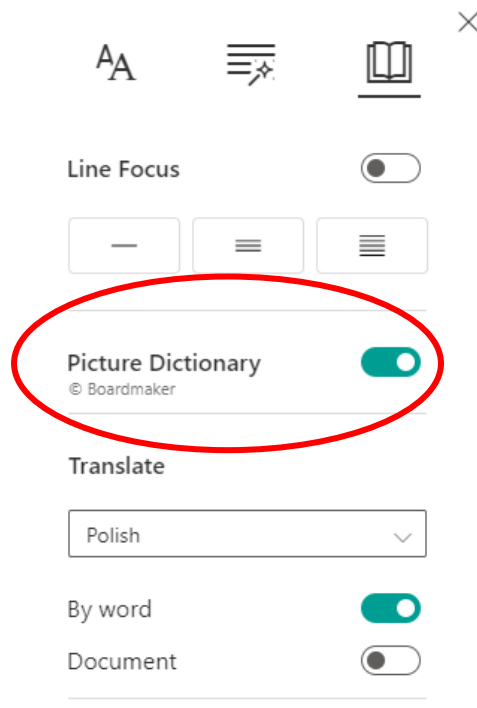

Single Word Translation- allows readers to view the text in English and select the words they are unsure of. Once the English word is selected, the word will appear written underneath in polish along with an audio clip.

Immersive Reader

AA ☰ 📖

The tiger is the largest extant cat species and a member of the genus Panthera. It is most recognisable for its dark vertical stripes on orange-brown fur with

Visual Aid (office 365 only, not desktop app) – Select picture Dictionary in the preference icon -- If the readers are struggling with the concept/ understanding of a word, where possible visual aids are added. Simply click on the word and the image will show up underneath

Immersive Reader

The tiger is the largest member of the genus Panthera. It is most recognisable for its dark vertical stripes on orange-brown fur with