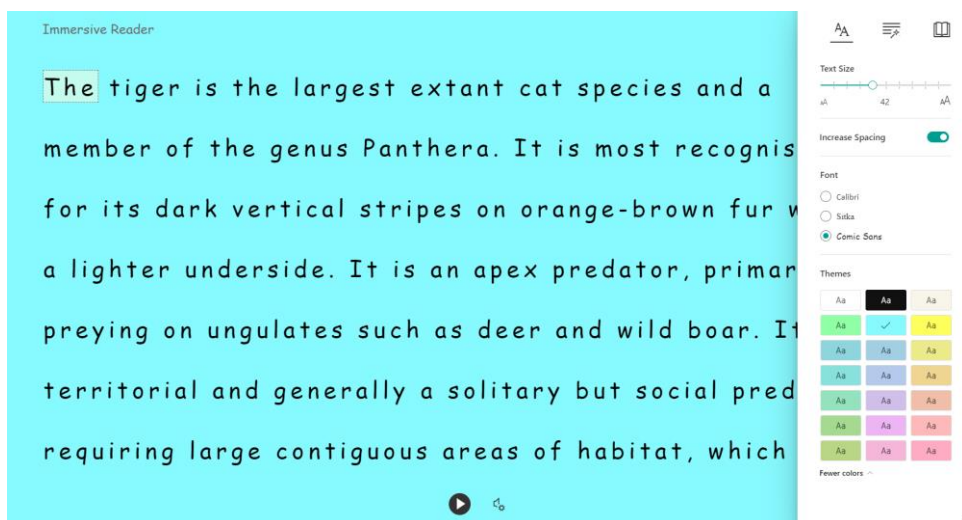

Change Text Size

Change Font Style

Change Colour of the background using the different themes listed – helpful for those using overlays in class

Once the background has been set by the reader, office 365 will remember their preference for the next time they use immersive reader