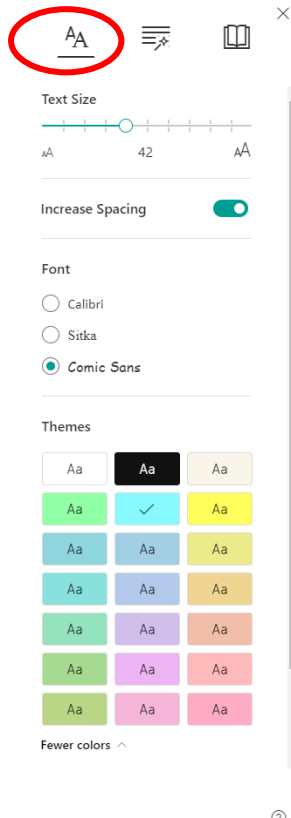

## Immersive Reader guide

Immersive Reader is a useful addition to Microsoft word that can help improve both reading and writing.

### Immersive Reader can:

- Read the text out loud in a voice and speed that can be decided by the reader themselves
- Change the background colour the text appears on -This is particularly useful for those students who use overlays or have work printed on different coloured paper.
- Highlight Verbs, nouns, adjectives and sub clauses
- Split words up by syllables to help students sound out the words themselves.
- Line focus- to allow students to see one, three or five lines at a time, like a reading ruler
- Using office 365, immersive reader will allow you to click on certain words and provide a picture as a visual aid to help with understanding.

### Where to find Immersive Reader

Open Word Document ---> View ---> Immersive Reader

### **Immersive Reader will then change your document to this layout:**

**Changing background colour:** Once in immersive reader, you can change the colour of the background.

Right hand corner of immersive reader --> choose the text preference icon