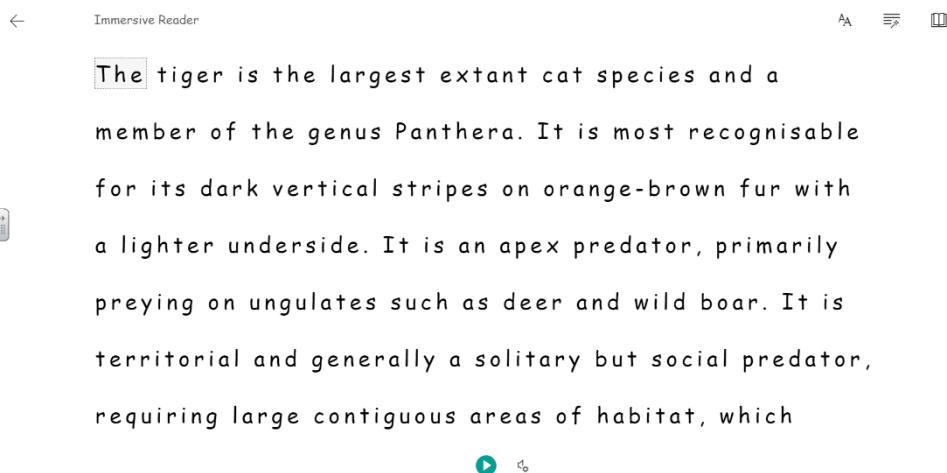

Immersive Reader will then change your document to this layout: